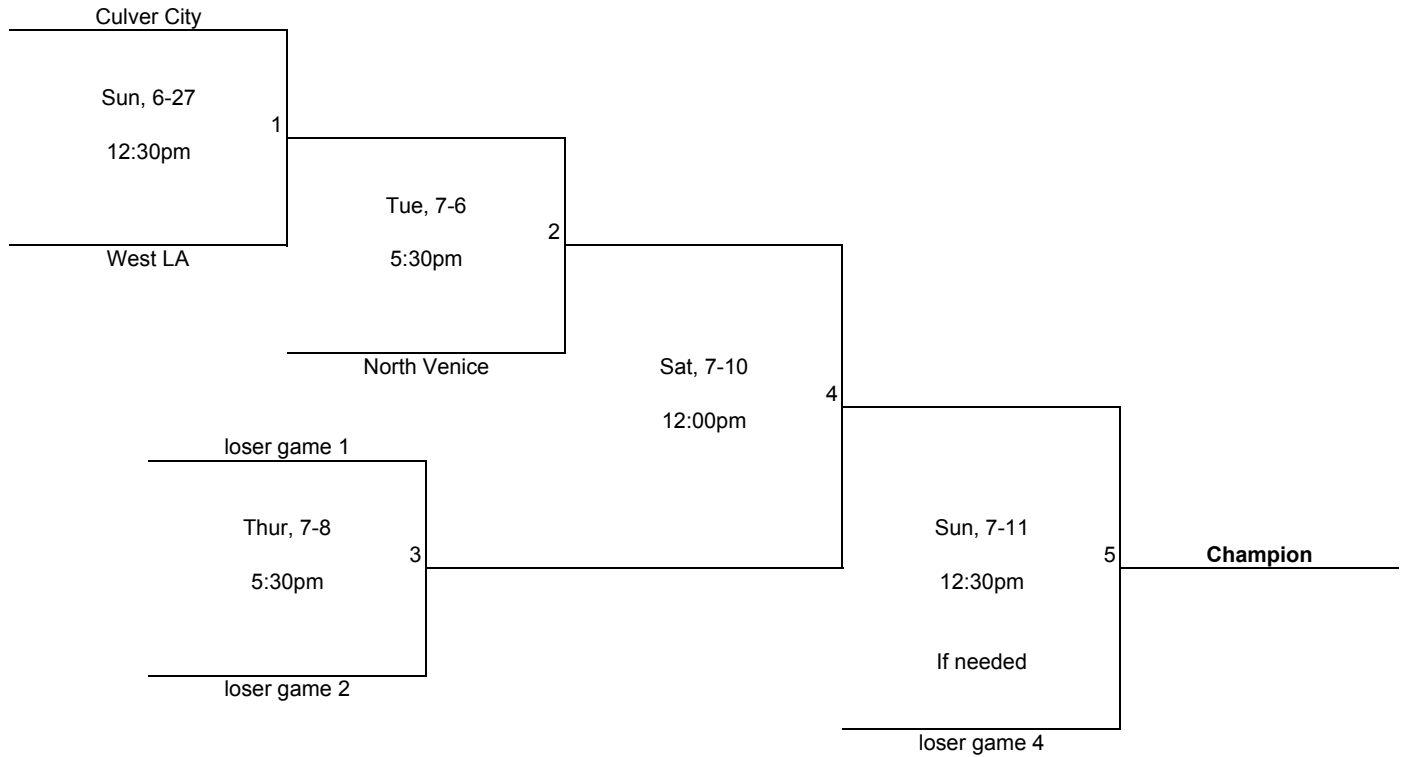

**CALIFORNIA DISTRICT 25  
2010  
11 - 12 Softball  
All Star Tournament**

HOSTED BY  
NORTH VENICE LITTLE LEAGUE  
all games played on field "A"