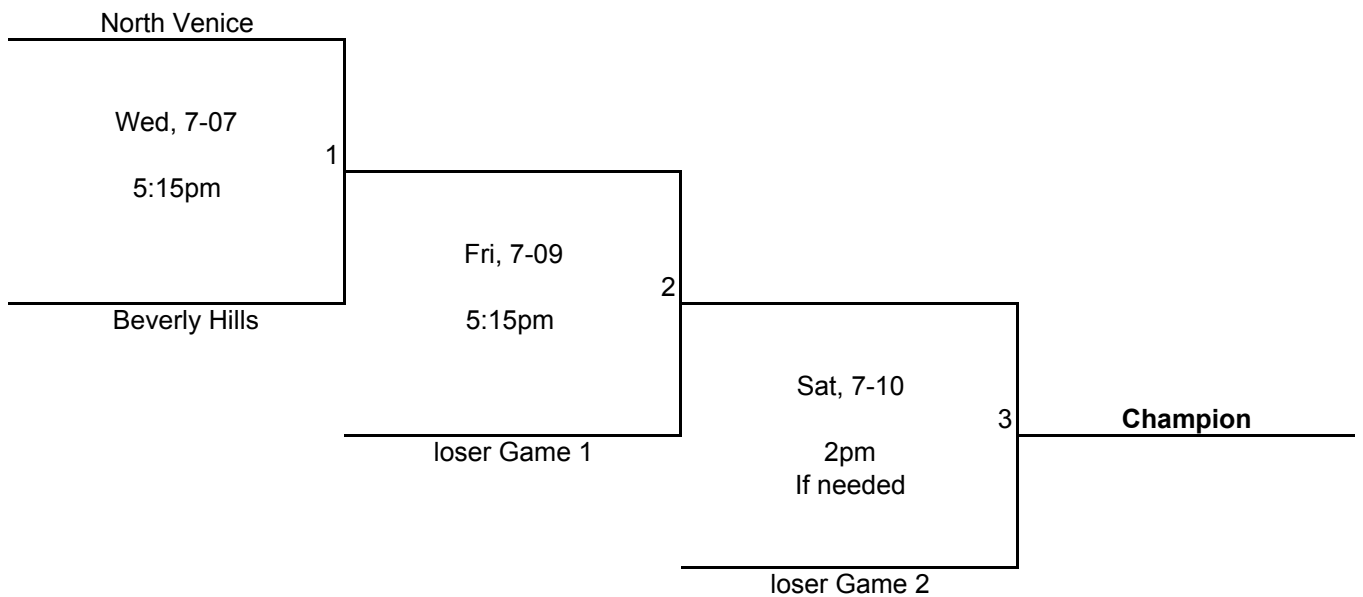

**CALIFORNIA DISTRICT 25  
2010  
10-11 Softball  
All Star Tournament**

**HOSTED BY  
NORTH VENICE LITTLE LEAGUE**  
all games played on field "B"