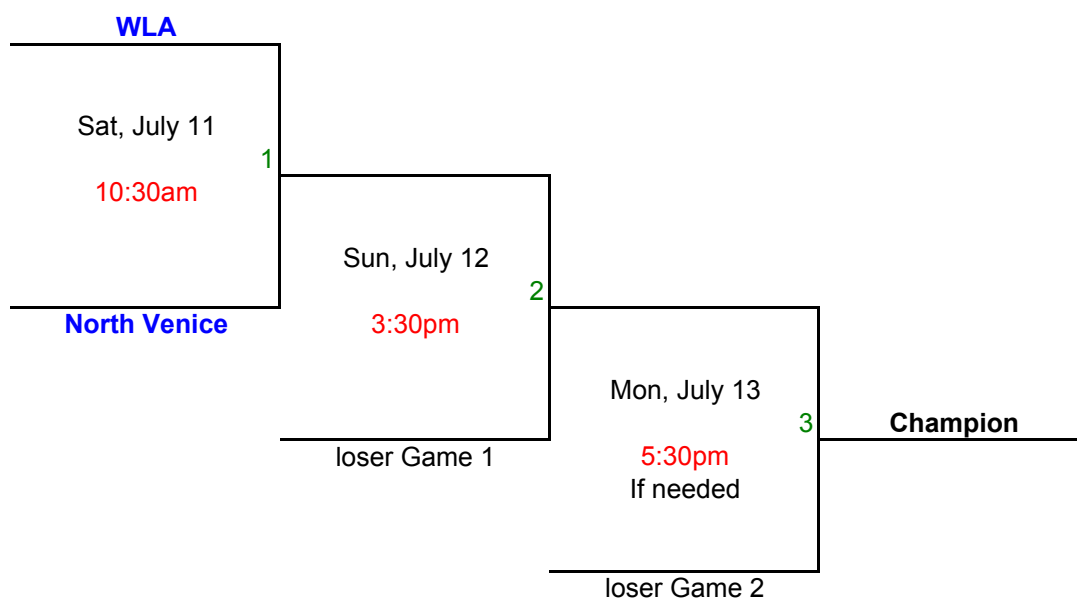

**CALIFORNIA DISTRICT 25  
2009  
10 - 11 Softball  
All Star Tournament**

HOSTED BY  
NORTH VENICE LITTLE LEAGUE  
all games played on field "B"